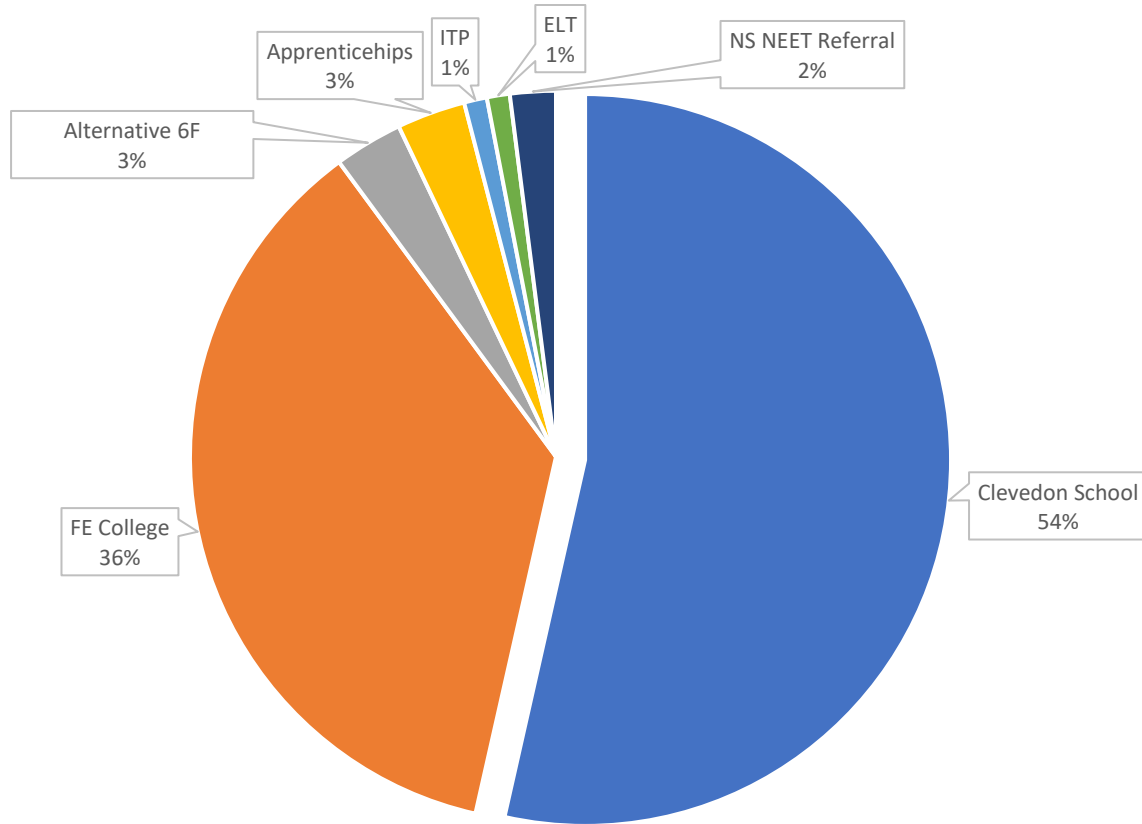

Clevedon School Destinations 2025

Post 16

232 students

■ Clevedon School ■ FE College ■ Alternative 6F ■ Apprenticeships ■ ITP ■ ELT ■ NS NEET Referral

Post 18

101 students

■ Higher Education (Inc Foundation Arts) ■ Gap Year ■ Apprenticeship ■ TBC