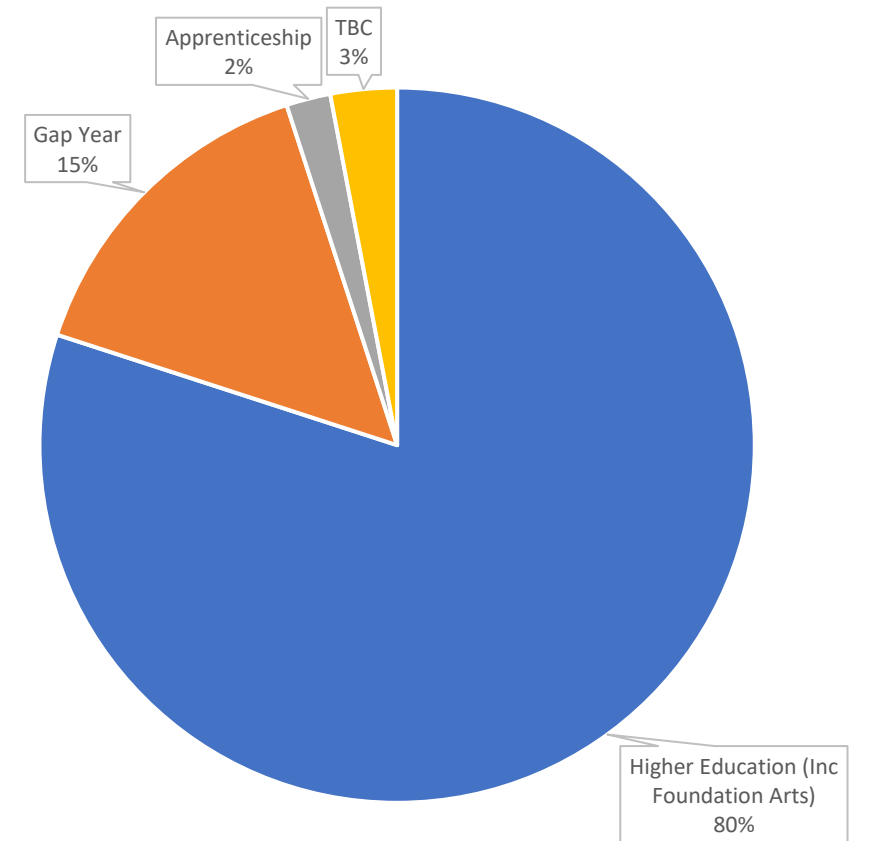

Clevedon School Destinations 2025

Post 16

232 students

■ Clevedon School ■ FE College ■ Alternative 6F ■ Apprenticeships ■ ITP ■ ELT ■ NS NEET Referral

Post 18

101 students

■ Higher Education (Inc Foundation Arts) ■ Gap Year ■ Apprenticeship ■ TBC